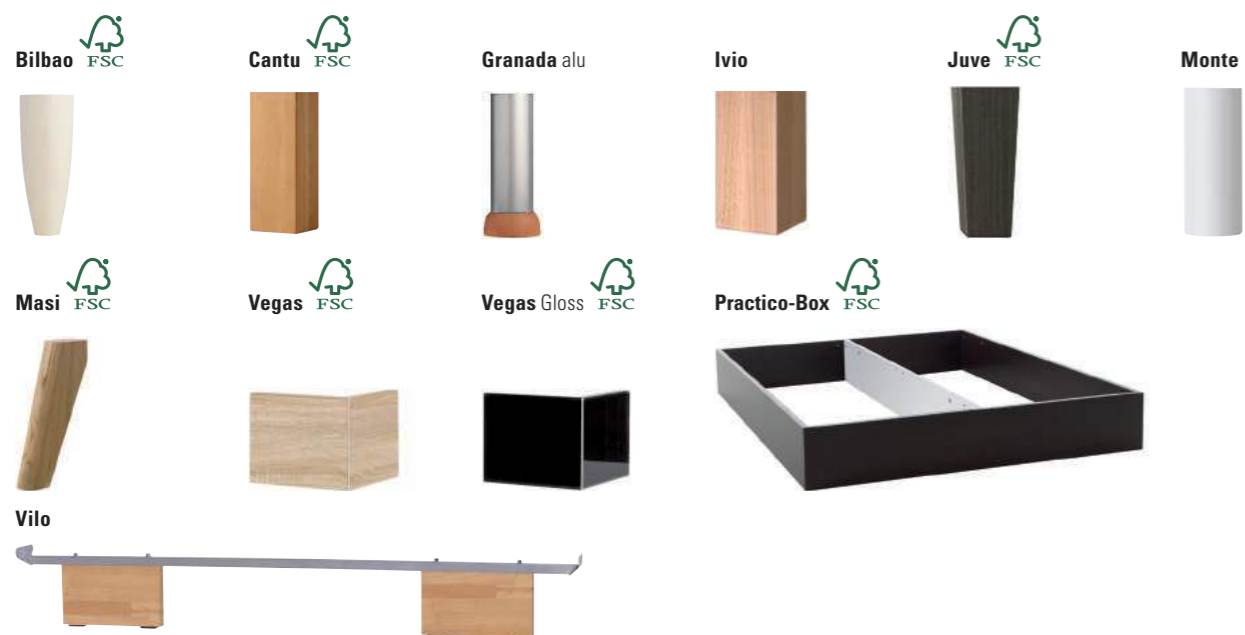

Füsse | pieds | feet

Holz | bois | wood