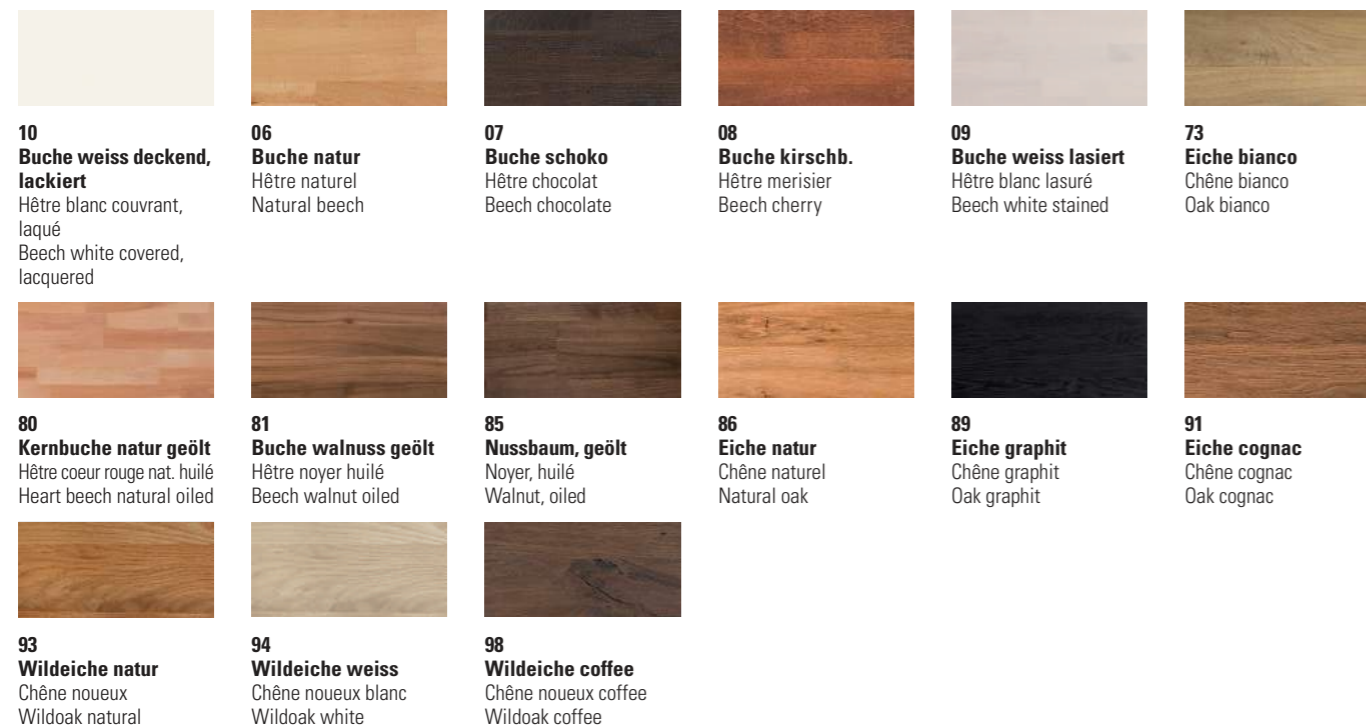

Ausführungen | exécutions | executions